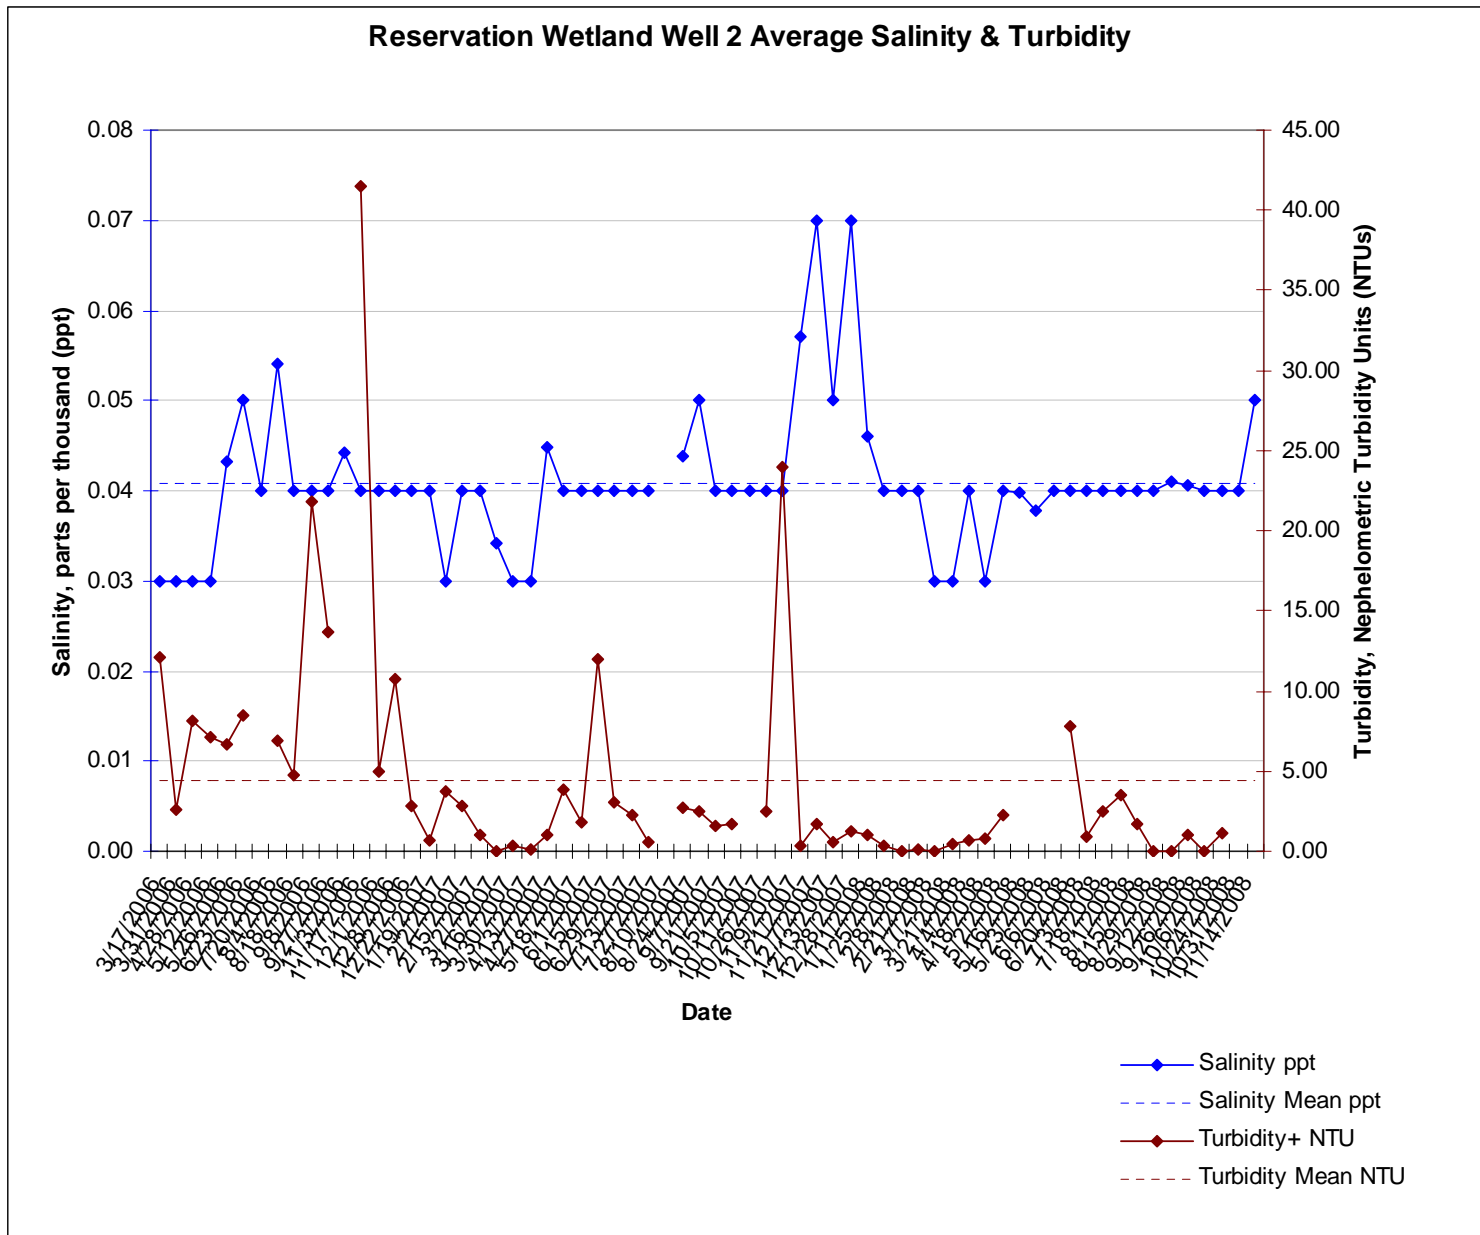

Reservation Wetland Water Quality Figures, Well #2, Data Collected Mar 2006 – present

Reservation Wetland Water Quality Figures, Well #2, Data Collected Mar 2006 – present

Reservation Wetland Water Quality Figures, Well #2, Data Collected Mar 2006 – present