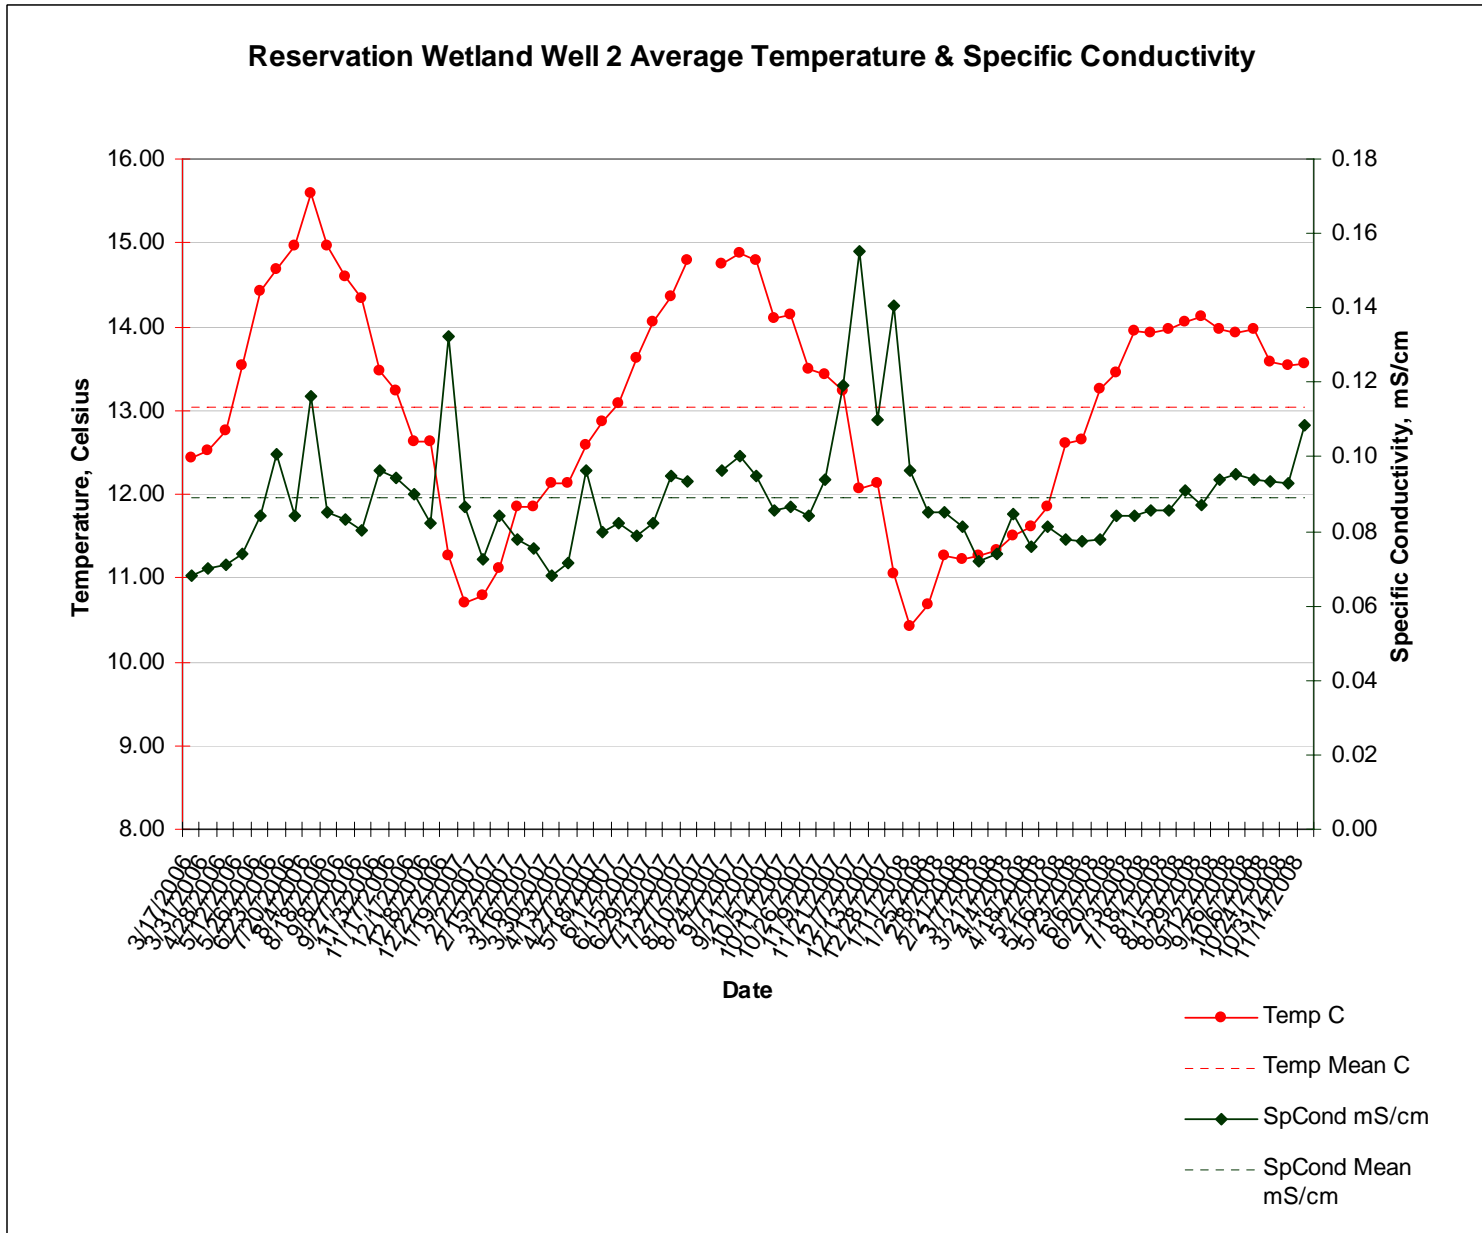

Reservation Wetland Water Quality Figures, Well #2, Data Collected Mar 2006 – present

Reservation Wetland Water Quality Figures, Well #2, Data Collected Mar 2006 – present

Reservation Wetland Water Quality Figures, Well #2, Data Collected Mar 2006 – present