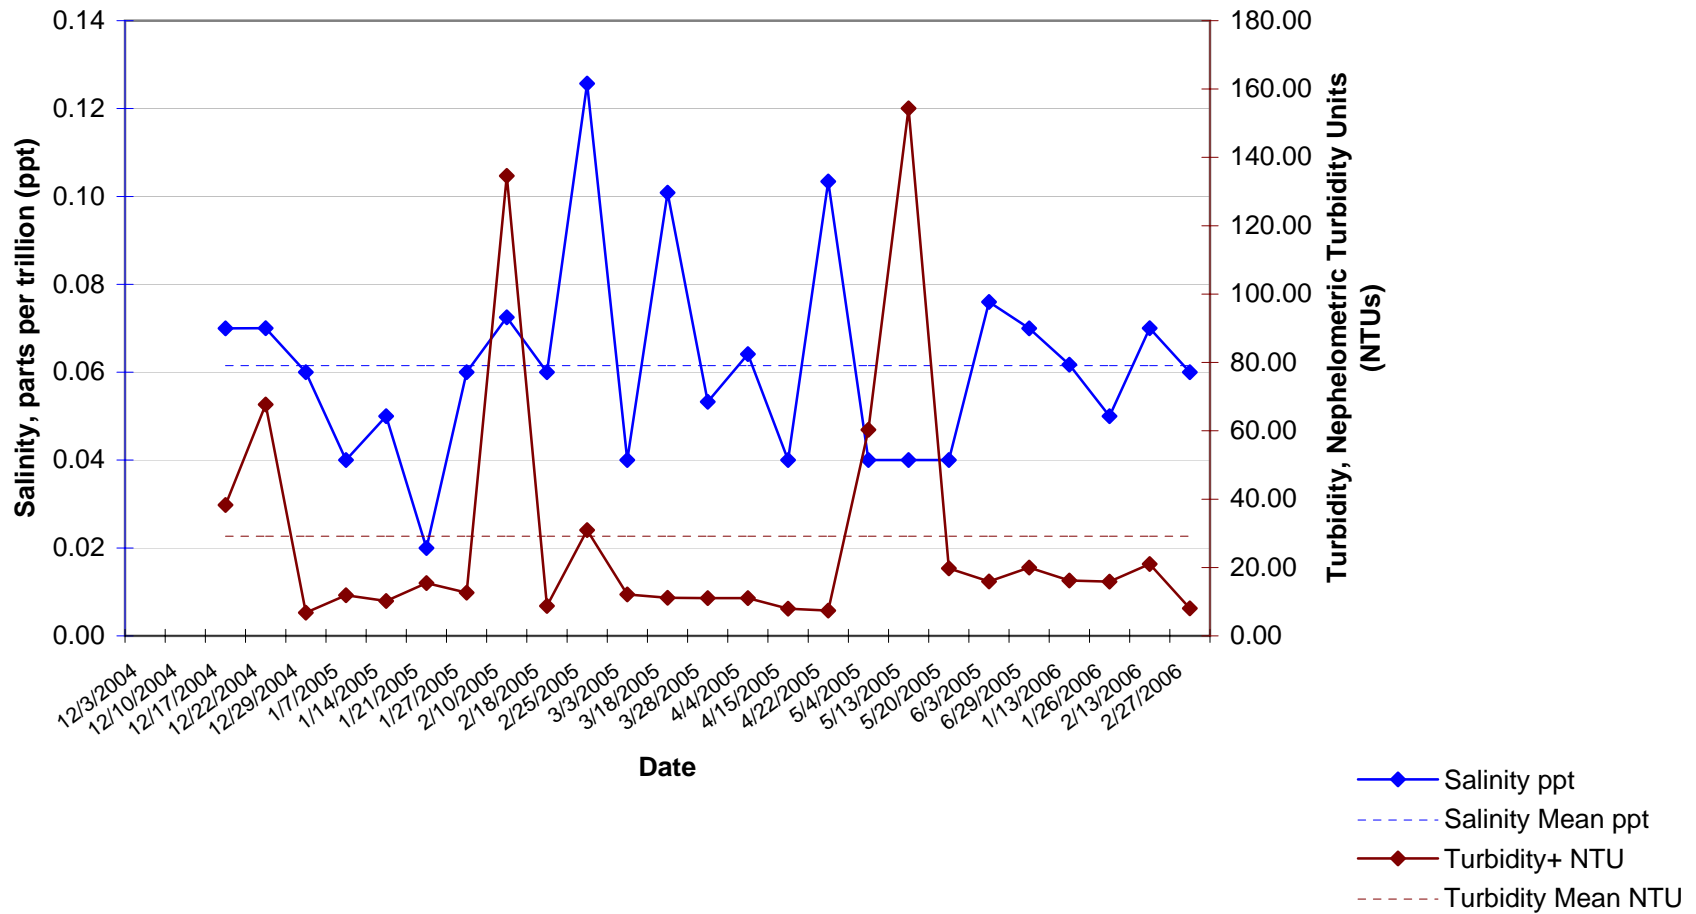

Table Bluff Reservation Wetland Average Temperature & Specific Conductivity

Table Bluff Reservation Wetland Average Salinity & Turbidity

Table Bluff Reservation Wetland Average Dissolved Oxygen and pH