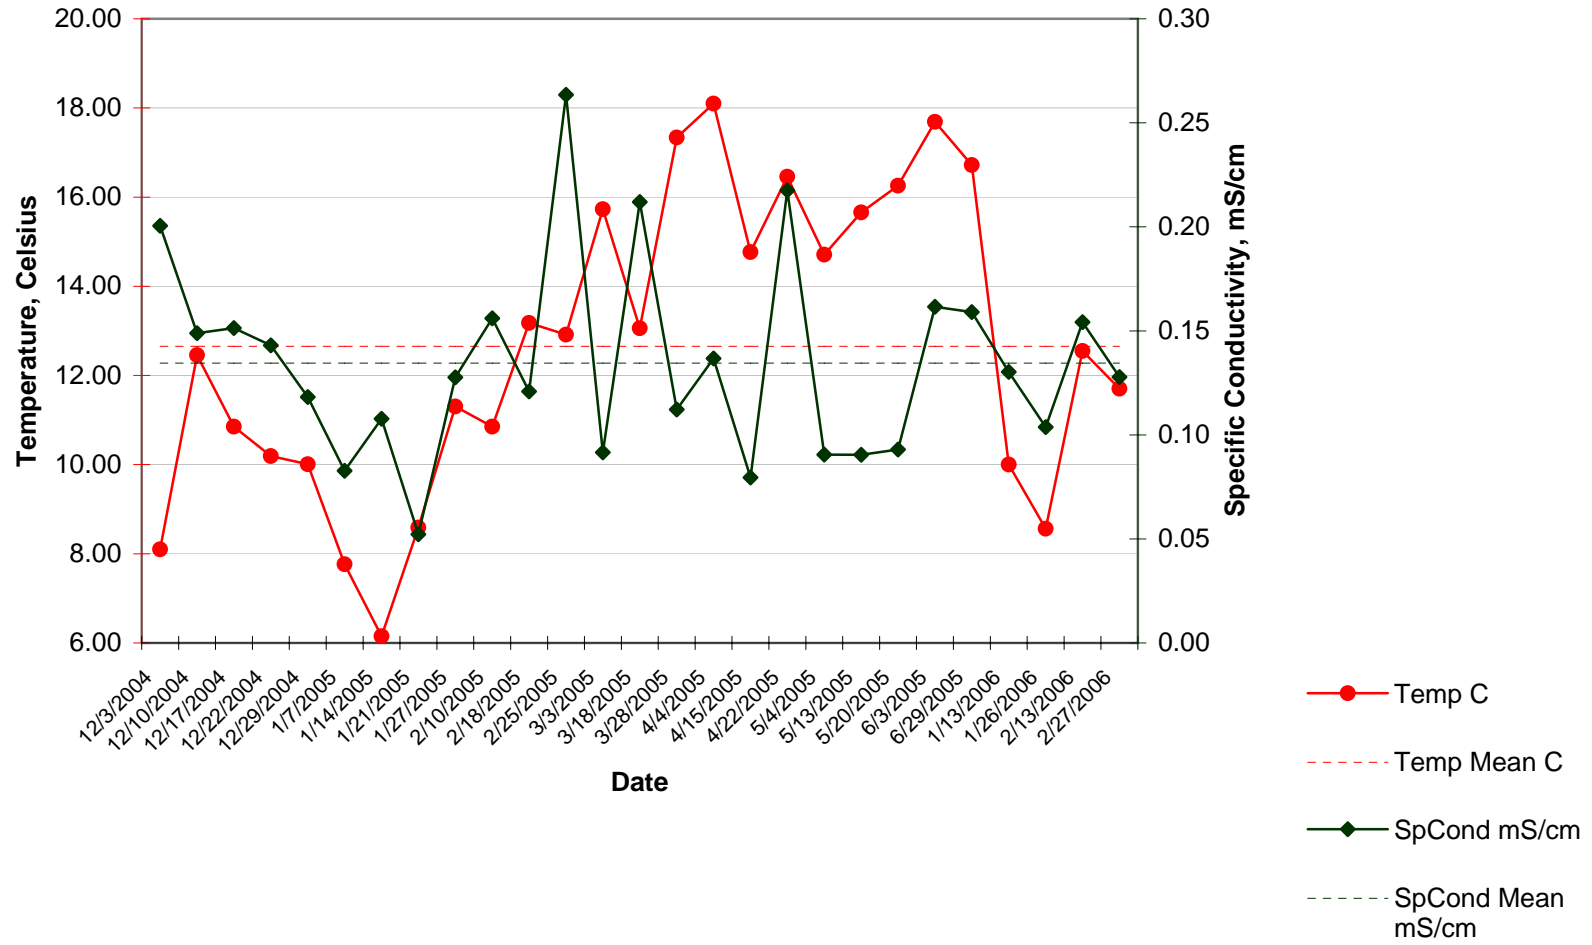

Table Bluff Reservation Wetland Average Temperature & Specific Conductivity

Table Bluff Reservation Wetland Average Salinity & Turbidity

Table Bluff Reservation Wetland Average Dissolved Oxygen and pH